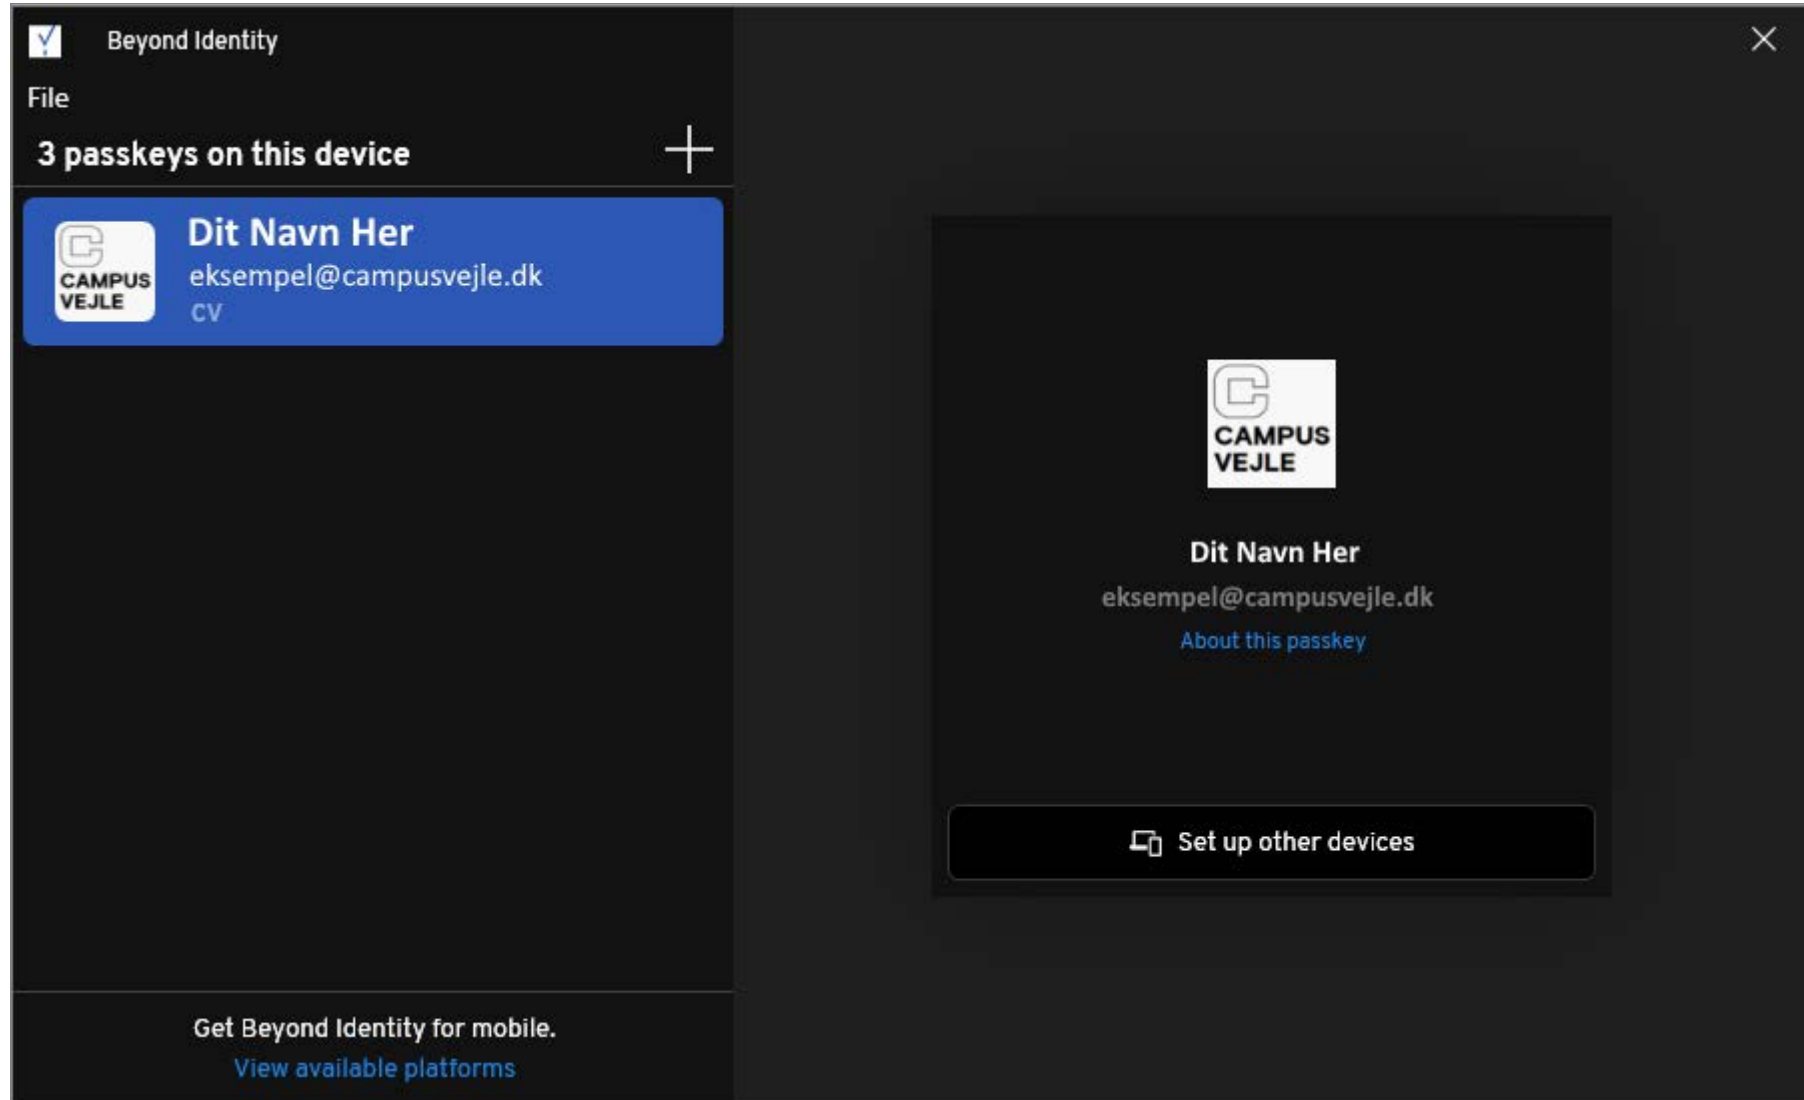

Step 1: Get Authenticator

Download and install the Beyond Identity Authenticator for your device. Go to Step 2 if this device already has Beyond Identity installed.

[View Download Options](#)

Step 2: Register credential

Use the link below to register your new credential to this device.

[Register New Profile](#)

Once registered, your credential can be set up on other devices with the Authenticator installed.

Når du ser dette billede, er dit program opsat korrekt